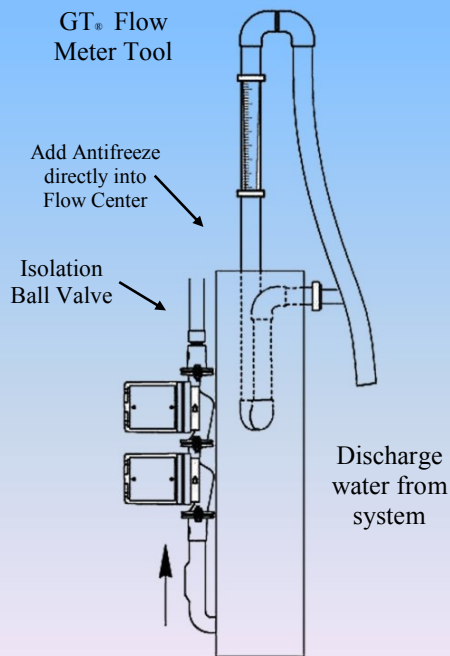

FLOW CENTER ACCESSORIES: FLOWMETER TOOL

Size	Part Number
FLOW METER TOOL (17 GAL) (INCLUDES CASE)	1WFT17
FLOW METER TOOL (3-30 GAL) (WITHOUT CASE)	1WFT30R
FLOW METER TOOL (40 GAL) (WITHOUT CASE)	1WFTC40
FLOW CENTER WRENCH	1FCW